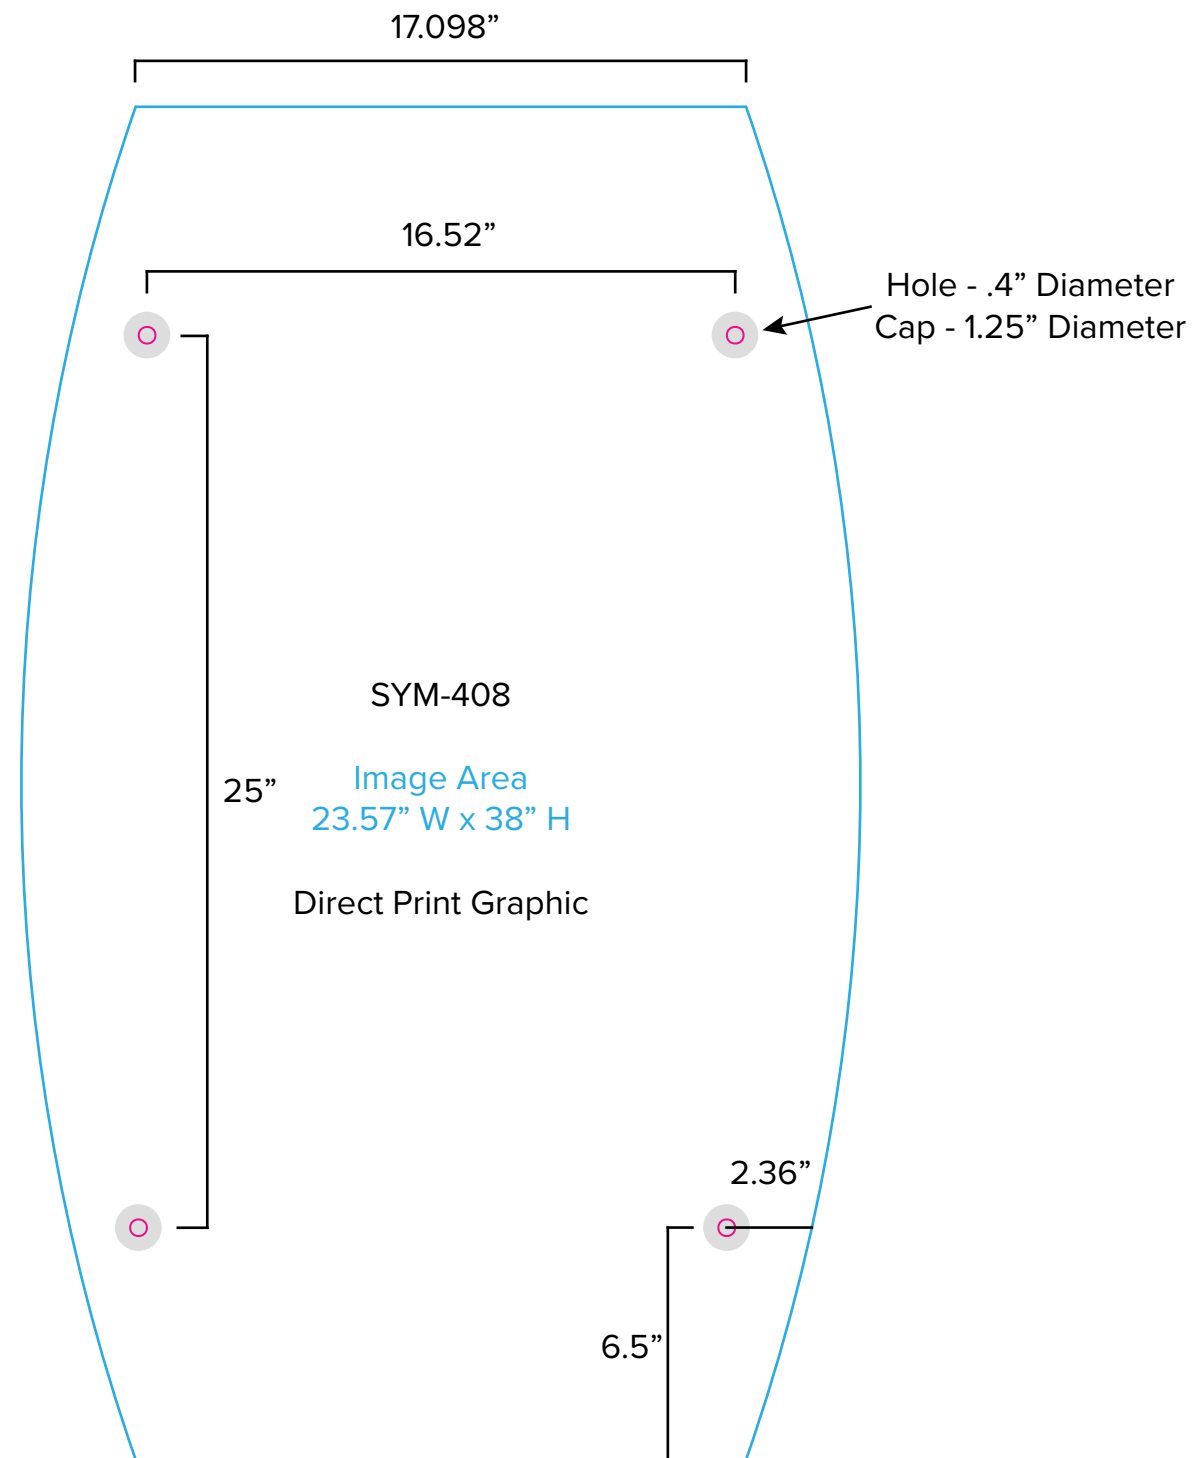

# Graphic Template Portable Counter – Direct Print Graphic

NOTE: All Raster Art (jpg, tiff,psd, png, etc.) must be at least 100 dpi at print size.

Standard kits are often customized. Please check with Customer Service to ensure that this template matches your specific job.